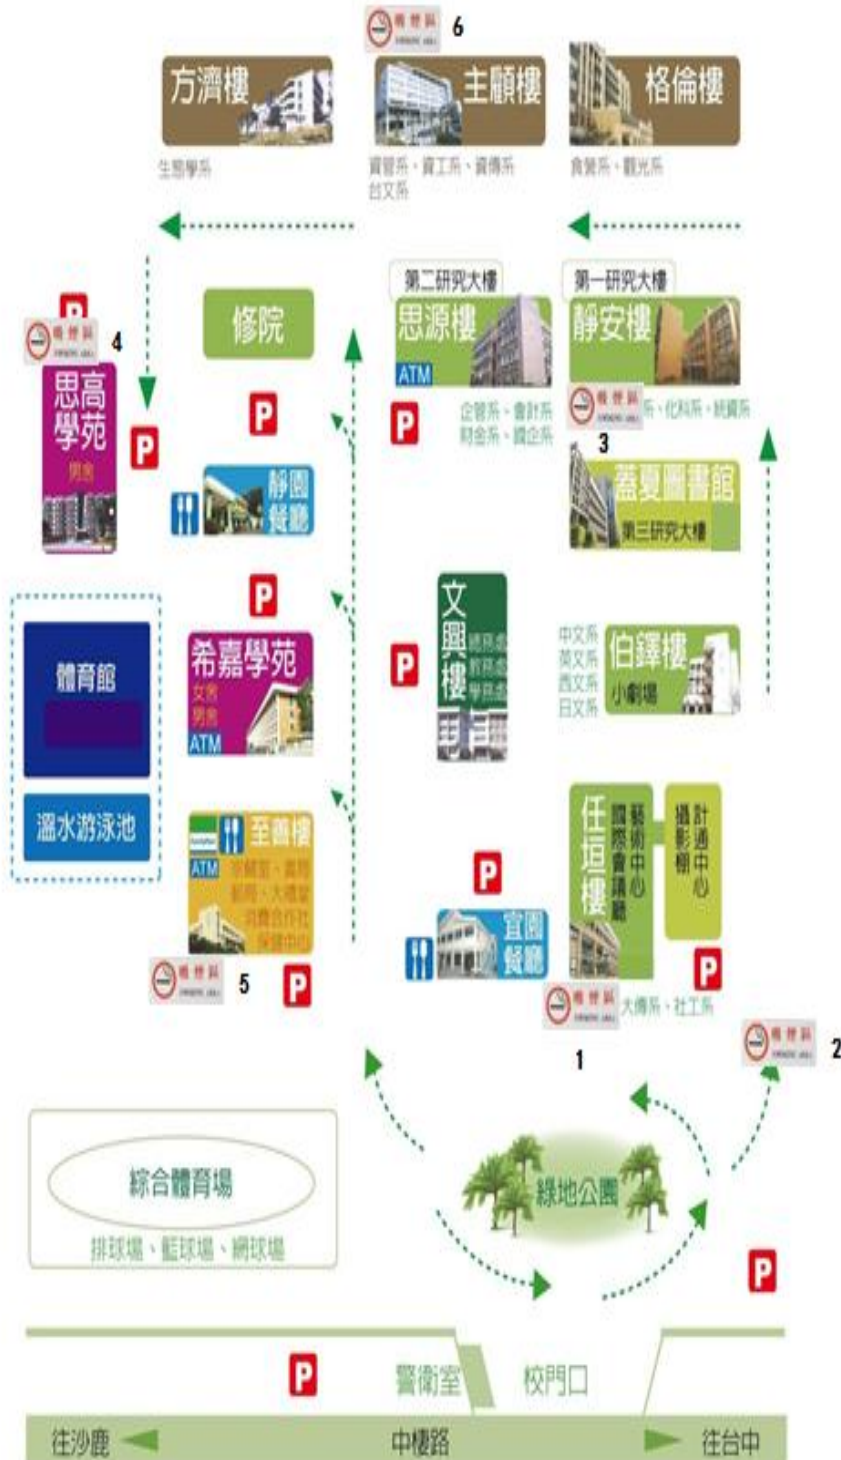

靜宜大學

吸菸區 位置圖

Providence University Location map of Smoking Areas

- 1.羅馬劇場與任垣樓109教室旁空地
- 2.D區收費停車場東面三角綠地
- 3.靜安樓正門前面相思樹林
- 4.思高學苑東邊空地
- 5.希嘉學苑北側與大禮堂間空地
- 6.主顧樓後方水塔旁榕樹下

1. The open ground on the north-west side of Anthony Kuo Hall (near Room AK109)
2. The grass on the north side of the scooter parking lot D.
3. The woods in front of the main entrance of Jin An Hall.
4. The open ground on the east side of St. Bosco Hall.
5. The open space between Schultz Hall and the auditorium.
6. The woods behind Providence Hall (nearby a water tower).